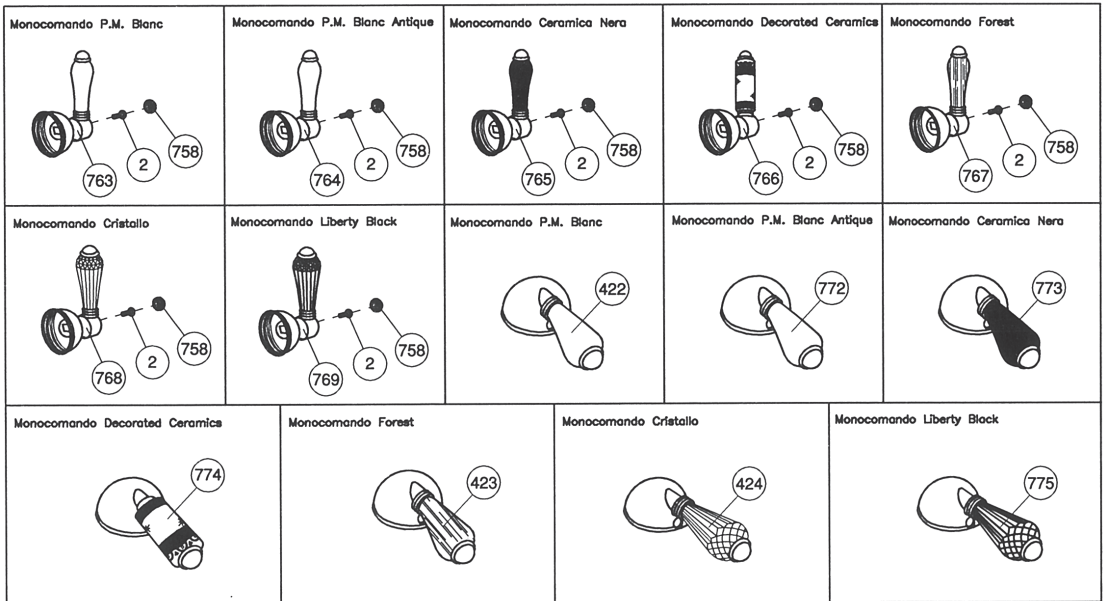

AVVERTENZE:

- Pressione d'utilizzo consigliata: 3 bar.
- Pressione massima d'utilizzo: 5 bar.

INSTRUCTIONS:

- Recommended utilisation pressure: 3 bars.
- Highest utilisation pressure: 5 bars.

ATTENZIONE: L'utilizzo a pressioni superiori determina il decadimento della garanzia.

ATTENTION: Utilisation at higher pressure allow the guarantee to laps.

NOTA: Spurgare accuratamente l'impianto prima di installare il rubinetto; si consiglia, dove possibile, il montaggio di rubinetti sottolavabo con filtro (ns. art. 5578).

NOTE: Pipework must be flushed out before connecting the tape and for all cases we advise to install, where applicable, the stop valves with incorporated filter (our ref. 5578)

OFFICINA NICOLAZZI

DAL 1960

Nicolazzi S.p.A. - 28010 ALZO di PELLA (NO), Via P. Durio 119
Tel. 0322/969672 - Fax 0322/969532 - E-mail: info@nicolazzi.it - Web: www.nicolazzi.it

Serie "CINQUANTA" Schema di montaggio "CINQUANTA" Serie Assembling diagram

Varianti leve / Variations lever

Pos.	Descrizione	Description	Cod.
2	Vite M4x10 mm	Screw M4x10 mm	C 7550
422	Leva monocomando Petit Mont Blanc	Petit Mont Blanc lever handle	C 7676
423	Leva monocomando Forest	Forest lever handle	C 7677
424	Leva monocomando Cristallo	Cristallo lever handle	C 7633
758	Placchetta per serie 50°	Plate for 50° serie	C 3450/6
763	Leva monocomando Petit M. Blanc	Petit M. Blanc lever handle	C 7676C
764	Leva monocomando Petit M. Blanc anticata	Petit M. Blanc antique lever handle	C 7676AC
765	Leva monocomando Ceramica Nera	Ceramica Nera lever handle	C 7676BC
766	Leva monocomando Decorated Ceramics	Decorated Ceramics lever handle	C 7646C
767	Leva monocomando Forest	Forest lever handle	C 7677C
768	Leva monocomando Cristallo	Cristallo lever handle	C 7633C
769	Leva monocomando Liberty Black	Liberty Black lever handle	C 7640C
772	Leva monocomando Petit M. Blanc anticata	Petit M. Blanc antique lever handle	C 7676A
773	Leva monocomando Ceramica Nera	Ceramica Nera lever handle	C 7676B
774	Leva monocomando Decorated Ceramics	Decorated Ceramics lever handle	C 7646
775	Leva monocomando Liberty Black	Liberty Black lever handle	C 7640