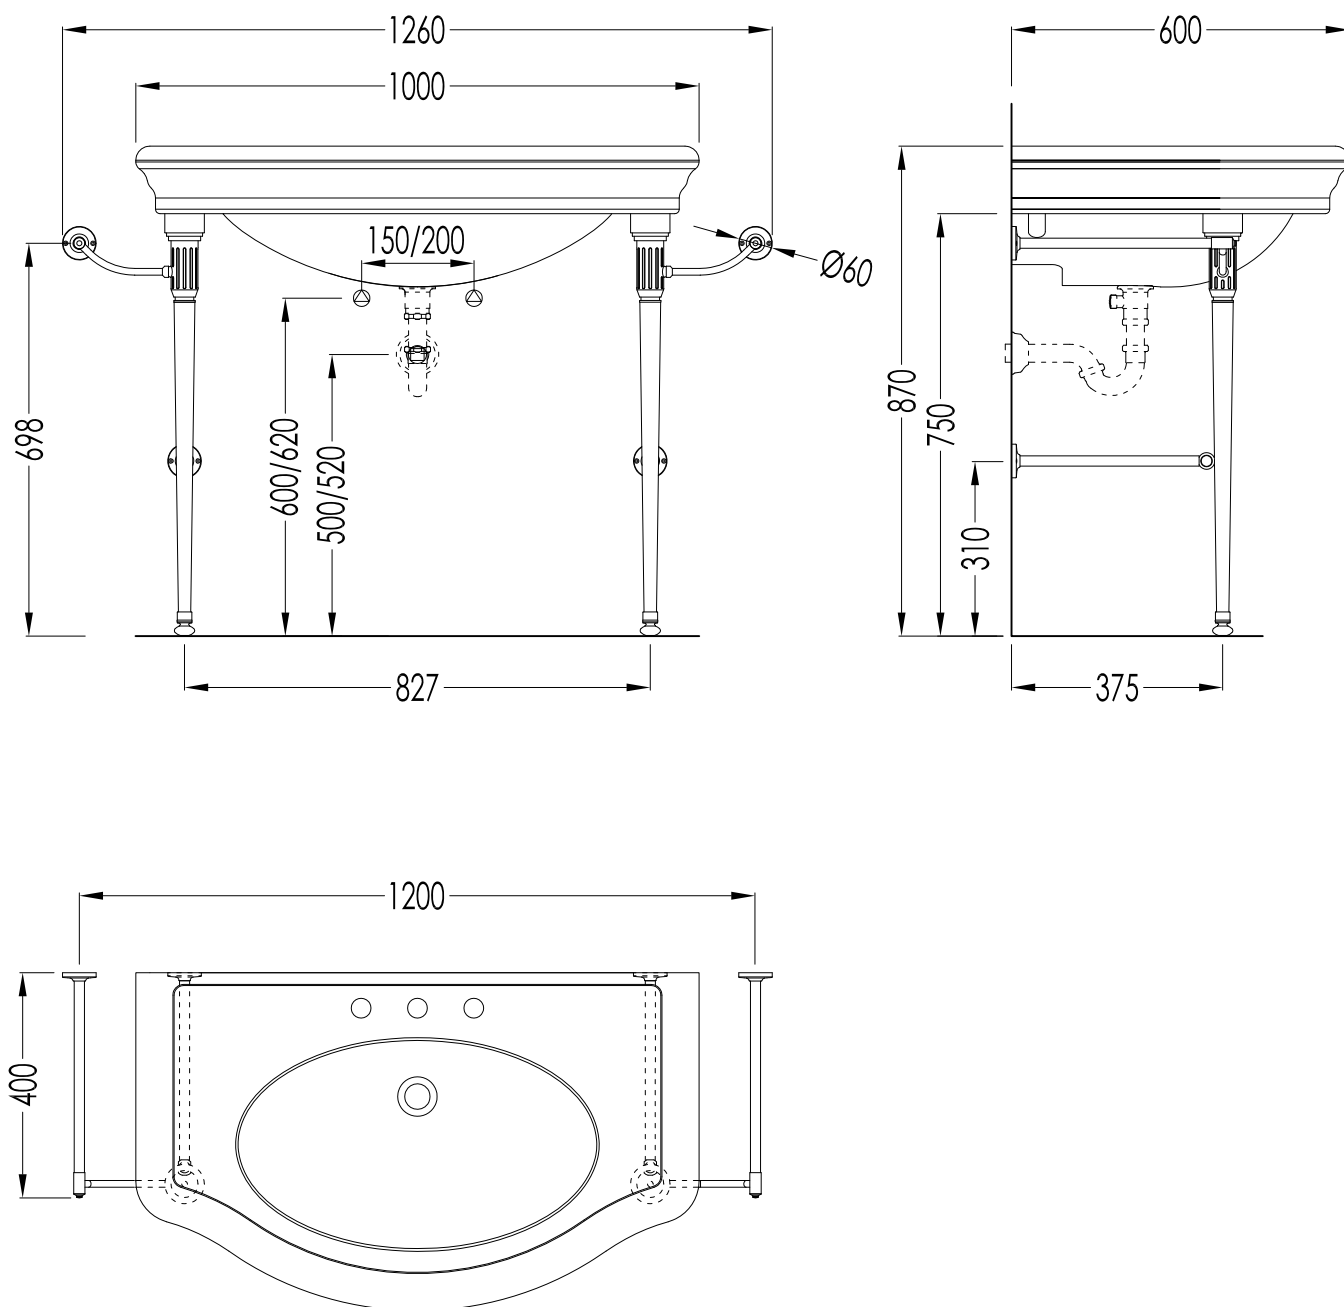

## EMPIRE CONSOLE

ART : CONSOLLE PORTALAVABO / CONSOLE

COD: DEEMPIREBICR; DEEMPIREBIOT; DEEMPIREBINKS; DEEMPIRENECR; DEEMPIRENEOT; DEEMPIRENEKNS

**- STRUTTURA / STRUCTURE:**

MATERIALE / MATERIAL: ottone tornito / turned brass

DIM. IMBALLO STRUTTURA/ STRUCTURE PACK. SIZE:  
mm 930x670x320 H

PESO TOTALE/ TOTAL WEIGHT: 11.8 Kg

ULTIMA REV./ LAST REV.: 03/01/2014

N.B. Tutte le misure sono in millimetri / All measurements are in millimetres.