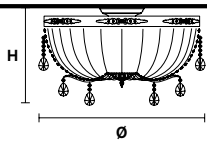

H 50 cm / 19.68"

WW 8×E14×40 W max

USA 8×E12×40 W max
(not included)

ACANTIA PL40

Ceiling CE

TECHNICAL INFORMATION

Ø 40 cm / 15.74"
H 9 cm / 3.54"
 3×G9×28 W max
 (not included)

ACANTIA PL4

Ceiling CE

TECHNICAL INFORMATION

Ø 50 cm / 19.68"
H 35 cm / 13.78"
WW 4×E27×60 W max
USA 4×E26×60 W max
 (not included)

CE ACANTIA PL6

Ceiling CE

TECHNICAL INFORMATION

Ø 70 cm / 27.56"
H 40 cm / 15.75"
WW 6×E27×60 W max
USA 6×E26×60 W max
 (not included)

ACANTIA PL8

Ceiling CE

TECHNICAL INFORMATION

Ø 90 cm / 35.43"
H 50 cm / 19.68"
WW 8×E27×60 W max
USA 8×E26×60 W max
 (not included)

ACANTIA A2N

Applique

TECHNICAL INFORMATION

L 40 cm / 15.75"

SP 20 cm / 7.87"

H 40 cm / 15.75"

WW 2×E14×40 W max

USA 2×E12×40 W max
(not included)

ACANTIA A2

Applique

TECHNICAL INFORMATION

L 45 cm / 17.71"