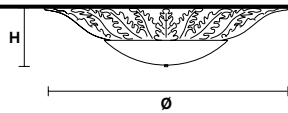

TECHNICAL INFORMATION

Ø 120 cm / 47.24"

H 150 cm / 59.06"

WW 15×E14×40 W max

USA 15×E12×40 W max
(not included)

ACANTIA 12

Chandelier  

TECHNICAL INFORMATION

Ø 120 cm / 47.24"

H 60 cm / 27.55"

WW 12×E14×40 W max

USA 12×E12×40 W max
(not included)

ACANTIA 8

Chandelier  

TECHNICAL INFORMATION

Ø 85 cm / 33.46"

H 50 cm / 19.68"

WW 8×E14×40 W max

USA 8×E12×40 W max
(not included)

ACANTIA PL40

Ceiling CE

TECHNICAL INFORMATION

Ø 40 cm / 15.74"
H 9 cm / 3.54"
 3×G9×28 W max
 (not included)

ACANTIA PL4