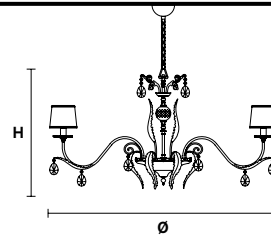

TECHNICAL INFORMATION

Ø 120 cm / 47.24"

H 150 cm / 59.06"

WW 15×E14×40 W max

USA 15×E12×40 W max
(not included)

ACANTIA 12

Chandelier  

TECHNICAL INFORMATION

Ø 120 cm / 47.24"

H 60 cm / 27.55"

WW 12×E14×40 W max

USA 12×E12×40 W max
(not included)

ACANTIA 8

Chandelier  

TECHNICAL INFORMATION

Ø 85 cm / 33.46"

H 50 cm / 19.68"

WW 8×E14×40 W max

USA 8×E12×40 W max
(not included)

ACANTIA PL40

Ceiling CE

TECHNICAL INFORMATION

Ø 40 cm / 15.74"
H 9 cm / 3.54"
 3×G9×28 W max
 (not included)

ACANTIA PL4

SP 18 cm / 7.08"

H 40 cm / 15.74"

WW 2×E14×40 W max

USA 2×E12×40 W max
(not included)

ACANTIA TL1N

Table lamp

TECHNICAL INFORMATION

Ø 30 cm / 11.81"