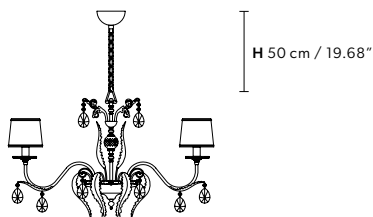

Standard chain for all chandeliers