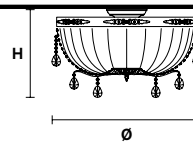

TECHNICAL INFORMATION

Ø 120 cm / 47.24"

H 150 cm / 59.06"

WW 15×E14×40 W max

USA 15×E12×40 W max
(not included)

ACANTIA 12

Chandelier  

TECHNICAL INFORMATION

Ø 120 cm / 47.24"

H 60 cm / 27.55"

WW 12×E14×40 W max

USA 12×E12×40 W max
(not included)

ACANTIA 8

Chandelier  

TECHNICAL INFORMATION

Ø 85 cm / 33.46"

H 50 cm / 19.68"

WW 8×E14×40 W max

USA 8×E12×40 W max
(not included)

ACANTIA PL40

Ceiling CE

TECHNICAL INFORMATION

Ø 40 cm / 15.74"
H 9 cm / 3.54"
 3×G9×28 W max
 (not included)

ACANTIA PL4

Ceiling CE

TECHNICAL INFORMATION

Ø 50 cm / 19.68"
H 35 cm / 13.78"
WW 4×E27×60 W max
USA 4×E26×60 W max
 (not included)

CE ACANTIA PL6

Ceiling CE

TECHNICAL INFORMATION

Ø 70 cm / 27.56"
H 40 cm / 15.75"
WW 6×E27×60 W max
USA 6×E26×60 W max
 (not included)