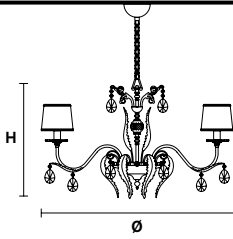

TECHNICAL INFORMATION

Ø 120 cm / 47.24"

H 150 cm / 59.06"

WW 15×E14×40 W max

USA 15×E12×40 W max
(not included)

ACANTIA 12

Chandelier  

TECHNICAL INFORMATION

Ø 120 cm / 47.24"

H 60 cm / 27.55"

WW 12×E14×40 W max

USA 12×E12×40 W max
(not included)

ACANTIA 8

Chandelier  

TECHNICAL INFORMATION

Ø 85 cm / 33.46"

H 50 cm / 19.68"

WW 8×E14×40 W max

USA 8×E12×40 W max
(not included)

ACANTIA PL40

Ceiling CE

TECHNICAL INFORMATION

Ø 40 cm / 15.74"
H 9 cm / 3.54"
 3×G9×28 W max
 (not included)

ACANTIA PL4

SP 18 cm / 7.08"

H 40 cm / 15.74"

WW 2×E14×40 W max

USA 2×E12×40 W max
(not included)

ACANTIA TL1N

Table lamp

TECHNICAL INFORMATION

Ø 30 cm / 11.81"