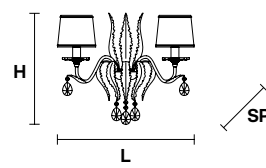

H 50 cm / 19.68"

WW 8×E14×40 W max

USA 8×E12×40 W max
(not included)

ACANTIA PL40

Ceiling CE

TECHNICAL INFORMATION

Ø 40 cm / 15.74"
H 9 cm / 3.54"
 3×G9×28 W max
 (not included)

ACANTIA PL4

Ceiling CE

TECHNICAL INFORMATION

Ø 50 cm / 19.68"
H 35 cm / 13.78"
WW 4×E27×60 W max
USA 4×E26×60 W max
 (not included)

CE ACANTIA PL6

Ceiling CE

TECHNICAL INFORMATION

Ø 70 cm / 27.56"
H 40 cm / 15.75"
WW 6×E27×60 W max
USA 6×E26×60 W max
 (not included)

ACANTIA PL8

Ceiling CE

TECHNICAL INFORMATION

Ø 90 cm / 35.43"
H 50 cm / 19.68"
WW 8×E27×60 W max
USA 8×E26×60 W max
 (not included)

ACANTIA A2N

Applique

TECHNICAL INFORMATION

L 40 cm / 15.75"

SP 20 cm / 7.87"

H 40 cm / 15.75"

WW 2×E14×40 W max

USA 2×E12×40 W max
(not included)

ACANTIA A2

Applique

TECHNICAL INFORMATION

L 45 cm / 17.71"