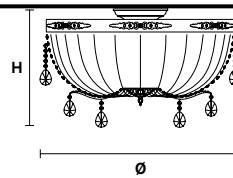

H 50 cm / 19.68"

WW 8×E14×40 W max

USA 8×E12×40 W max
(not included)

ACANTIA PL40

Ceiling CE

TECHNICAL INFORMATION

Ø 40 cm / 15.74"
H 9 cm / 3.54"
 3×G9×28 W max
 (not included)

ACANTIA PL4

Ceiling CE

TECHNICAL INFORMATION

Ø 50 cm / 19.68"
H 35 cm / 13.78"
WW 4×E27×60 W max
USA 4×E26×60 W max
 (not included)

CE ACANTIA PL6

Ceiling CE

TECHNICAL INFORMATION

Ø 70 cm / 27.56"
H 40 cm / 15.75"
WW 6×E27×60 W max
USA 6×E26×60 W max
 (not included)

ACANTIA PL8

Ceiling CE

TECHNICAL INFORMATION

Ø 90 cm / 35.43"
H 50 cm / 19.68"
WW 8×E27×60 W max
USA 8×E26×60 W max
 (not included)

ACANTIA A2N

Applique

TECHNICAL INFORMATION

L 40 cm / 15.75"

SP 20 cm / 7.87"

H 40 cm / 15.75"

WW 2×E14×40 W max

USA 2×E12×40 W max
(not included)

ACANTIA A2

Applique

TECHNICAL INFORMATION

L 45 cm / 17.71"