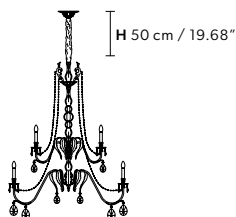

Standard chain for all chandeliers