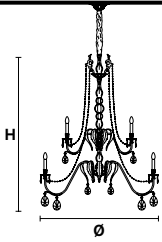

ACANTIA 15

Chandelier

TECHNICAL INFORMATION

Ø 120 cm / 47.24"

H 150 cm / 59.06"

WW 15×E14×40 W max

USA 15×E12×40 W max
(not included)