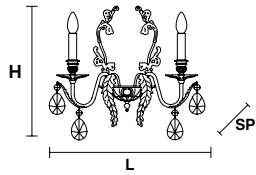

H 50 cm / 19.68"

WW 8×E14×40 W max

USA 8×E12×40 W max
(not included)

ACANTIA PL40

Ceiling CE

TECHNICAL INFORMATION

Ø 40 cm / 15.74"
H 9 cm / 3.54"
 3×G9×28 W max
 (not included)

ACANTIA PL4

Ceiling CE

TECHNICAL INFORMATION

Ø 50 cm / 19.68"
H 35 cm / 13.78"
WW 4×E27×60 W max
USA 4×E26×60 W max
 (not included)

CE ACANTIA PL6

Ceiling CE

TECHNICAL INFORMATION

Ø 70 cm / 27.56"
H 40 cm / 15.75"
WW 6×E27×60 W max
USA 6×E26×60 W max
 (not included)

ACANTIA PL8

Ceiling CE

TECHNICAL INFORMATION

Ø 90 cm / 35.43"
H 50 cm / 19.68"
WW 8×E27×60 W max
USA 8×E26×60 W max
 (not included)

ACANTIA A2N

Applique

TECHNICAL INFORMATION

L 40 cm / 15.75"

SP 20 cm / 7.87"

H 40 cm / 15.75"

WW 2×E14×40 W max

USA 2×E12×40 W max
(not included)

ACANTIA A2

Applique

TECHNICAL INFORMATION

L 45 cm / 17.71"