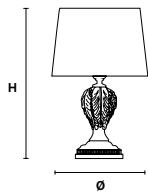

ACANTIA PL8

Ceiling CE

TECHNICAL INFORMATION

Ø 90 cm / 35.43"
H 50 cm / 19.68"
WW 8×E27×60 W max
USA 8×E26×60 W max
 (not included)

ACANTIA A2N

Applique

TECHNICAL INFORMATION

L 40 cm / 15.75"

SP 20 cm / 7.87"

H 40 cm / 15.75"

WW 2×E14×40 W max

USA 2×E12×40 W max
(not included)

ACANTIA A2

Applique

TECHNICAL INFORMATION

L 45 cm / 17.71"

SP 18 cm / 7.08"

H 40 cm / 15.74"

WW 2×E14×40 W max

USA 2×E12×40 W max
(not included)

ACANTIA TL1N

Table lamp

TECHNICAL INFORMATION

Ø 30 cm / 11.81"

H 46 cm / 18.11"

WW 1×E27×60 W max

USA 1×E26×60 W max
(not included)