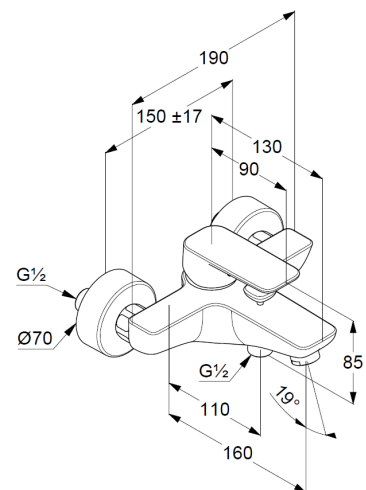

Technical Data

Product: KLUDI PURE&STYLE
single lever bath- and shower mixer,
DN 15

Article-Nr.: 406810575

Surface: 05 chrome

Product description

manufacturer KLUDI GmbH & Co. KG
Typ: KLUDI PURE&STYLE
single lever bath- and shower mixer,
DN 15/ PN 10
Art. Nr. 406810575
bath and shower mixer
single lever mixer
wall mounted
automatic diverter: shower/ bath
solid lever, metal
aerator M24
protected against back flow
shower outlet 1/2 inch
ceramic cartridge with hotwater safety device
flow rate at 3 bar = 21 l/ min.
S-unions G 1/2 x 3/4

Product Picture

Dimensional drawing

Flow rate diagram