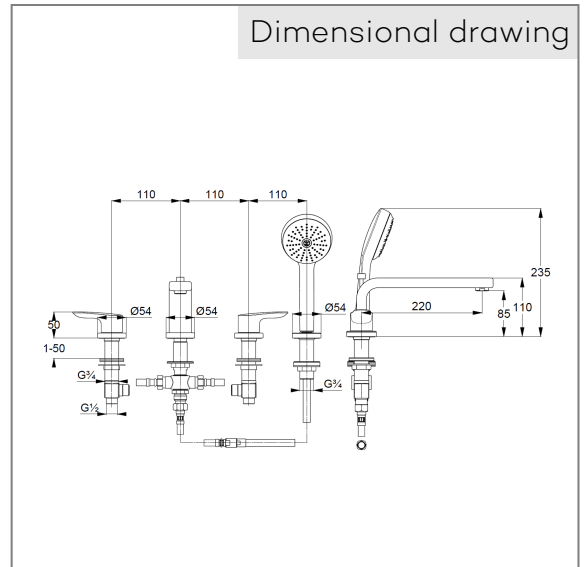

DN 15/ PN 10

Art. Nr. 344230575

concealed 4-hole bath/ shower mixer

extractable hand shower Logo 1 S

automatic diverter: shower/ bath

4-hole tiles deck mounted installation

solid lever, metal

Aerator, S-Pointer M24

protected against back flow

ceramic headparts 90°

flow rate at 3 bar = 27 l/ min.

shank-fixing

without flexible high pressure supply tubes Article No.

7544605-00

Hand shower hoses M15 x 1500 mm

Product Picture

Dimensional drawing

Flow rate diagram