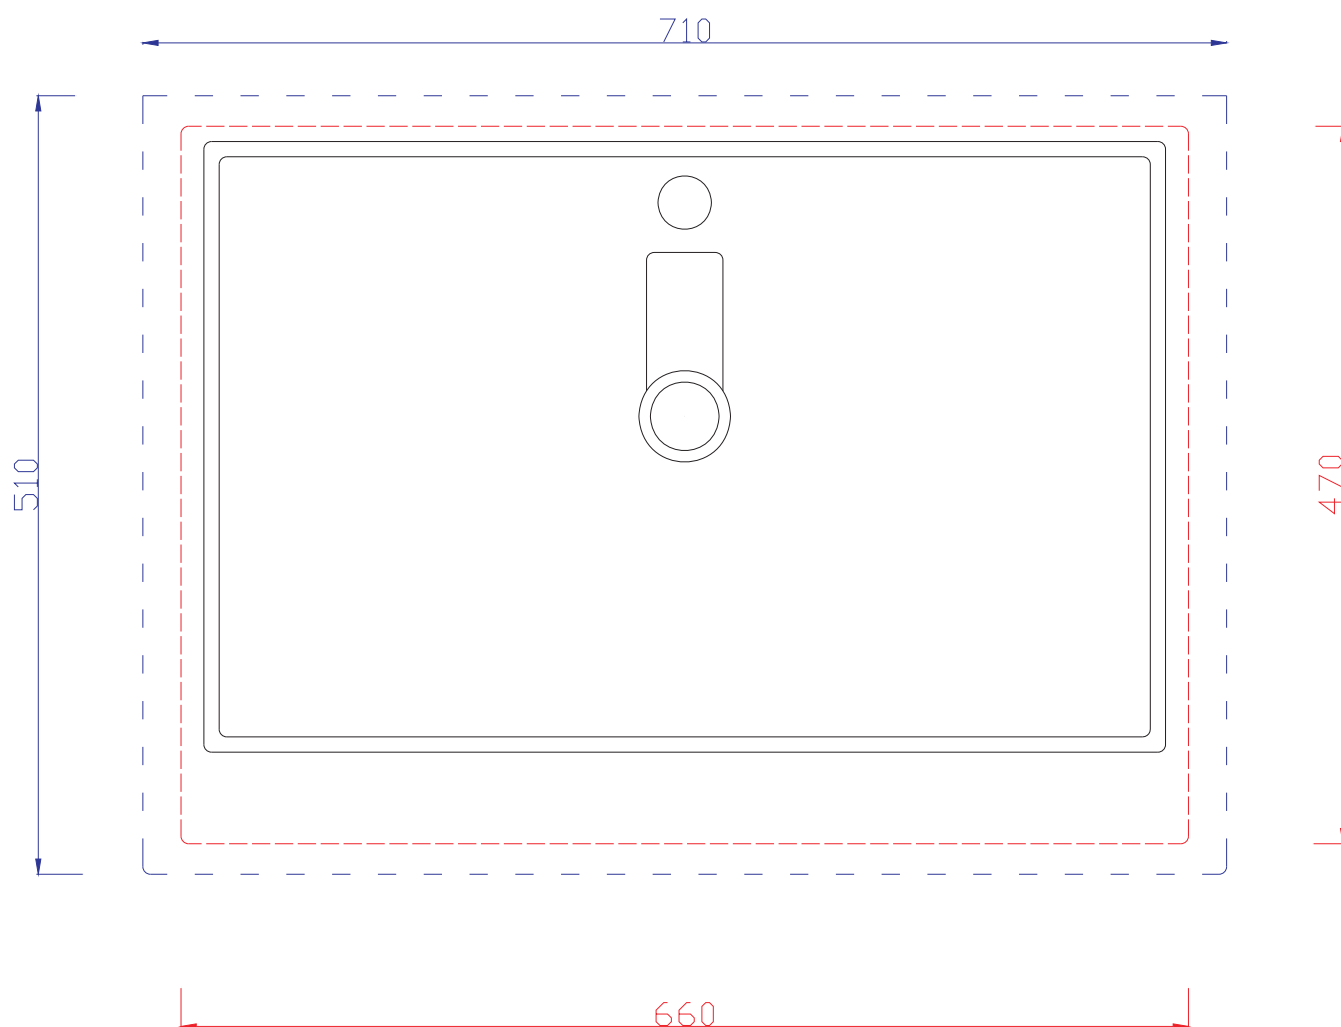

ART CERAM

Scasso Gap consolle 71

- - Ingombro lavabo- Obstruction

--- Scasso consigliato -Recommended size of hole