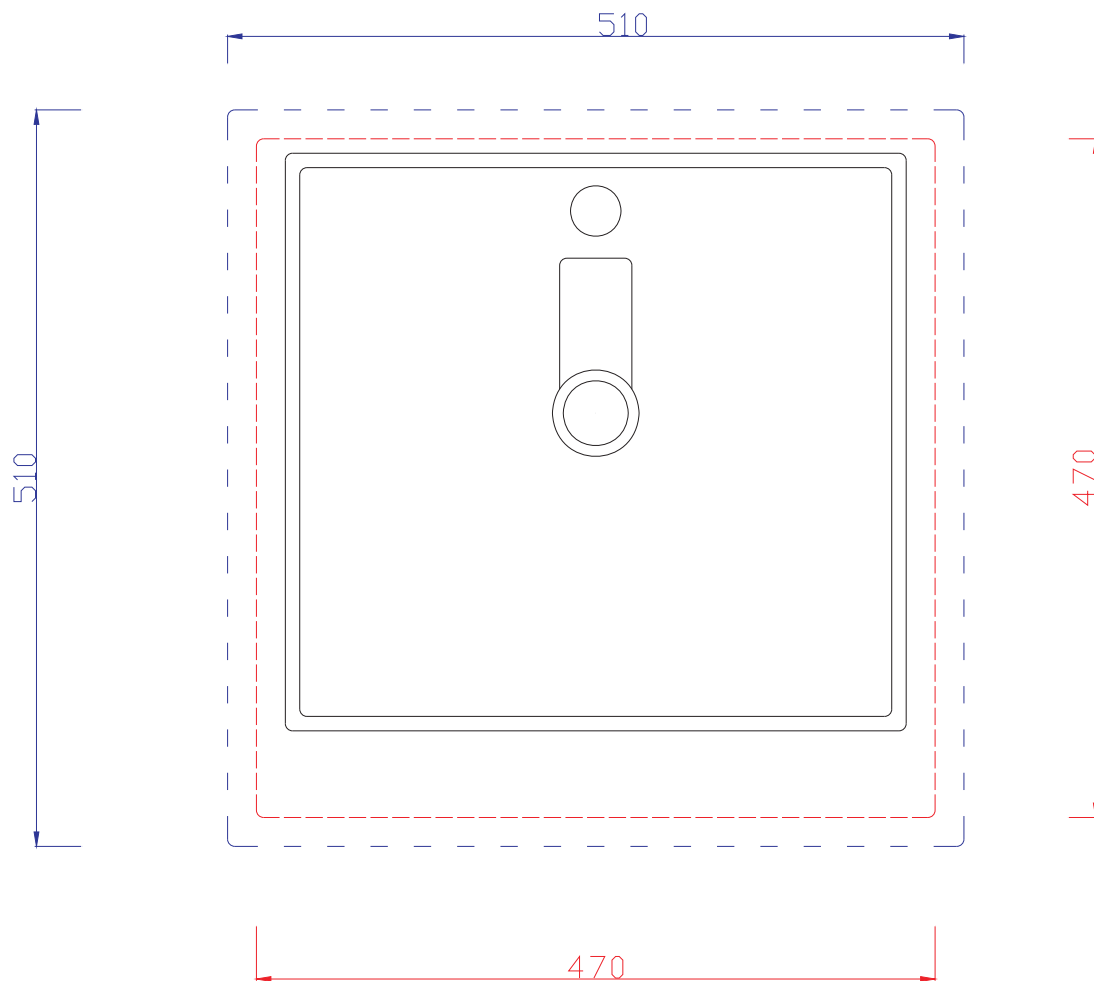

ART CERAM

Scasso Gap consolle 51

--- Ingombro lavabo- Obstruction

--- Scasso consigliato -Recommended size of hole