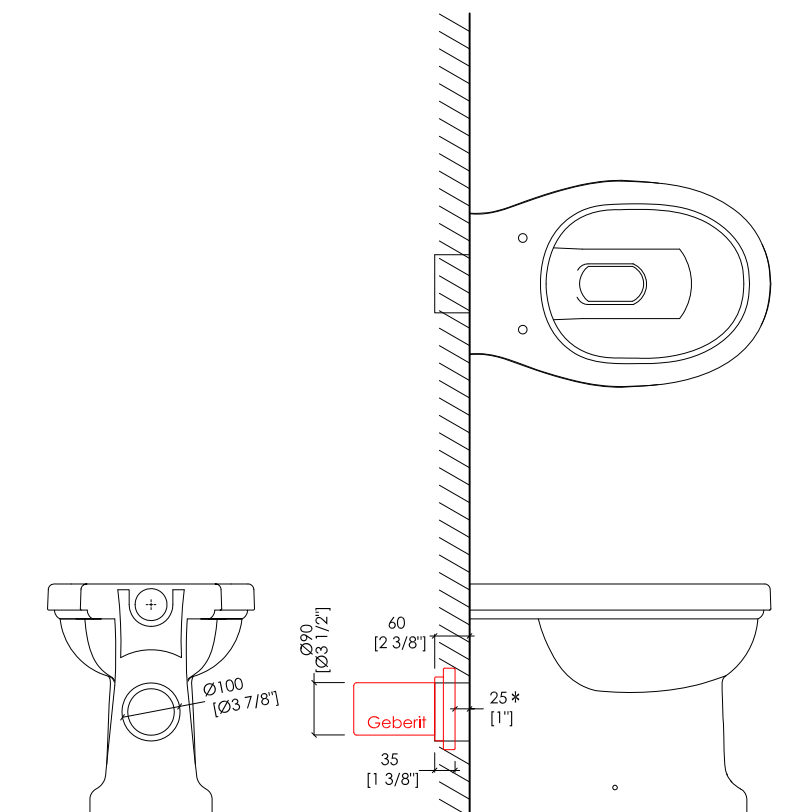

Devon&Devon

BLUES

Ex. 60mm - 35mm = 25mm
Ex. 2 3/8"inch - 1 3/8"inch = 1"inch

> MONTAGGIO DEI VASI BTW

Per l'abbinamento corretto del vaso BTW Blues con le cassette da incasso Geberit vi raccomandiamo di fare attenzione nella fase di montaggio e di incasso della cassetta.

Infatti, per garantire una totale aderenza del vaso al muro, è necessario tener conto della profondità del nostro scarico ceramico, pari Ø 100 mm, della differenza tra la capacità di ricezione della riduzione Geberit, pari a 35 mm, e dello scarico Devon&Devon.

Pertanto, durante il montaggio della cassetta Geberit, è necessario calcolare di quanti cm in più incassare la riduzione rispetto al filo finito del muro.

Blues vaso BTW ~ 60 mm

> ASSEMBLY OF BTW WC PANS

For a correct combination of the Blues BTW (Back-to-Wall) WC pan with the Geberit in-wall cisterns, particular attention must be paid when installing the in-wall cistern with the Geberit reduction pipe connector.

To guarantee that the WC pan adheres completely and properly to the wall, it is necessary to take into account the depth of the pan's waste outlet, which is Ø 3 7/8" inch, and the difference in the reception capacity of the Geberit reduction pipe connector, which is 1 3/8" inch in length, together with the in-wall cistern.

Therefore, if using the Geberit in-wall cistern, it is necessary to calculate the extra length by which Geberit's reduction pipe connector must be recessed in relation to the finished edge of the wall.

Blues BTW wc pan ~ 2 3/8" inch

updating 01|2021

IBWCBLUESBTW

> VASO BTW PER CASSETTA DA INCASSO

> MATERIALE > ceramica
FINITURA: bianco

> TOLLERANZA: ± 2% ≥ 750 mm; ± 5% ≤ 750 mm

> DIMENSIONE IMBALLO: mm 570x370x470H

> PESO: 21 Kg

> PORTATA: la quantità (litri per scarico) dipende dalla cassetta da incasso utilizzata (Geberit - Grohe - Tece - Pucci - Viega - Valsir)

> BACK TO WALL W.C. PAN FOR IN-WALL CISTERN

> MATERIAL > ceramic
FINISH: white

> TOLERANCE: ± 2% ≥ 29 1/2" inch; ± 5% ≤ 29 1/2" inch

> PACKAGING SIZE: inch 22 1/2"x 14 5/8"x 18 1/2"H

> WEIGHT: 46.3 Lbs

> FLOW RATE: flow rate (gallons per flush) depends on the wall mounted cistern (Geberit - Grohe - Tece - Pucci - Viega - Valsir)

N.B. Tutte le misure sono in millimetri/pollici. Questo disegno è di proprietà Devon&Devon. Non può essere riprodotto o trasmesso a terzi senza autorizzazione.

N.B. All measurements are in millimetres/inch. This drawing is property of Devon&Devon. It may not be reproduced or transmitted to third parties without authorization.