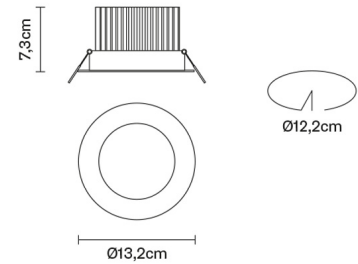

Volume: 0 m³
Number of boxes: 1

Specs

IP20

VENUS

F40F2511

FE Design

Dimensions

Description

Weight

Net: 0 kg
Gross: 0 kg

Packaging

Volume: 0 m³
Number of boxes: 1

Specs

IP20