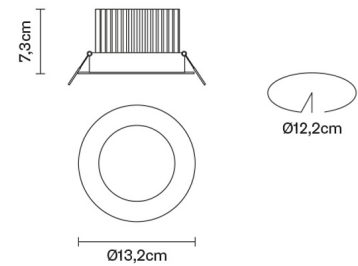

VENUS

F40F2501

FE Design

Dimensions

Description

Downlight with adjustable white painted aluminium structure.

Voltage

220-240V

Volume: 0 m³
Number of boxes: 1

Specs

IP20

VENUS

F40F2511

FE Design

Dimensions

Description

Weight

Net: 0 kg
Gross: 0 kg

Packaging

Volume: 0 m³
Number of boxes: 1

Specs

IP20