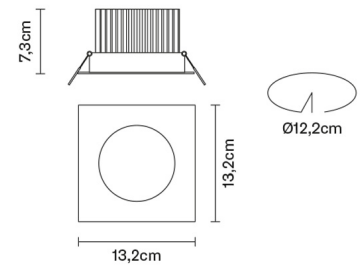

Dimensions

Voltage

220-240V

Dimmable LED

TRIAC

Material

Aluminium

Light source and alternative bulbs

LED 1x26W-35°
WHITE 3000K
2400lm Cri >92

Available structure colours

- ☐ White
- ☒ Polished aluminium

Energetic class A++

Included accessories

LED
Dimmable electronic driver

In the same family

Weight

Net: 0 kg
Gross: 0 kg

Packaging

Volume: 0 m³
Number of boxes: 1

Specs

IP20