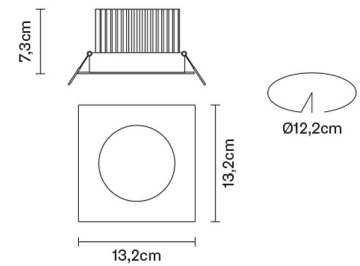

VENUS

F40F2701

FE Design

Description

Downlight with adjustable white painted aluminium structure.

Dimensions

Voltage

220-240V

Volume: 0 m³
Number of boxes: 1

Specs

IP20

VENUS

F40F2711

FE Design

Description

Downlight with adjustable polished aluminium structure.

Weight

Net: 0 kg
Gross: 0 kg

Packaging

Volume: 0 m³
Number of boxes: 1

Specs

IP20