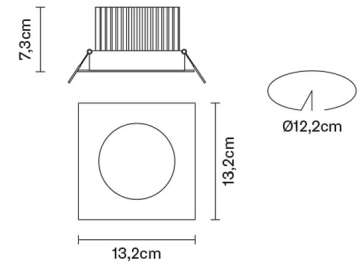

VENUS

F40F1901

FE Design

Dimensions

Description

Downlight with adjustable white painted aluminium structure.

Voltage

220-240V

Volume: 0 m³
Number of boxes: 1

Specs

IP20

VENUS

F40F1911

FE Design

Description

Downlight with adjustable polished aluminium structure.

Weight

Net: 0 kg
Gross: 0 kg

Packaging

Volume: 0 m³
Number of boxes: 1

Specs

IP20