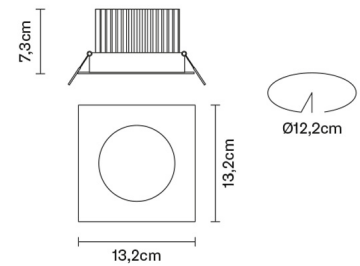

Dimensions

Voltage

220-240V

Dimmable LED

TRIAC

Material

Aluminium

Light source and alternative bulbs

LED 1x18W-35°
WHITE 3000K
1700lm Cri >92

Available structure colours

- ☐ White
- ☒ Polished aluminium

Energetic class A++

Included accessories

LED
Dimmable electronic driver

In the same family

Weight

Net: 0 kg
Gross: 0 kg

Packaging

Volume: 0 m³
Number of boxes: 1

Specs

IP20