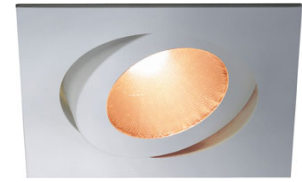

#### Specs

IP20

360°  
ADJUSTABLE  
SYSTEM