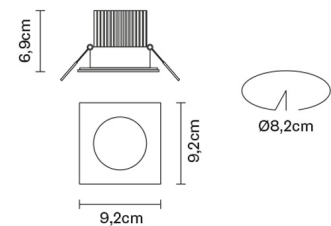

#### Specs

IP20

360°  
ADJUSTABLE  
SYSTEM

#### Dimensions