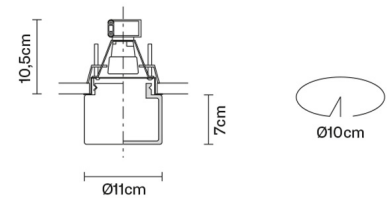

MONO&EASY

D14F3701

Massimo Sacconi / Luca Scacchetti

Dimensions

Description

Downlight with satin-finish white glass diffuser.

Voltage

220-240V

Bulb

Weight

Net: 0.79 kg
Gross: 0.88 kg

Packaging

Volume: 0.007 m³
Number of boxes: 1

Specs

IP20
IP44

MONO&EASY

D14F3901

Massimo Sacconi / Luca Scacchetti

Description

Downlight with satin-finish white glass diffuser.

Dimensions

Voltage

220-240V

Socket

Volume: 0.007 m³
Number of boxes: 1

Specs

ERC $\frac{IP20}{IP44}$