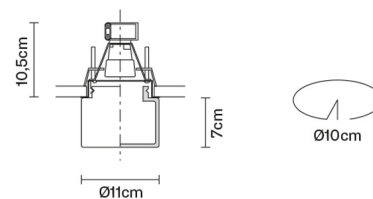

Bulb

Weight

Net: 0.79 kg
Gross: 0.88 kg

Packaging

Volume: 0.007 m³
Number of boxes: 1

Specs

IP20
IP44

MONO&EASY

D14F3901

Massimo Sacconi / Luca Scacchetti

Description

Downlight with satin-finish white glass diffuser.

Dimensions

Voltage

220-240V

Socket

Volume: 0.007 m³
Number of boxes: 1

Specs

ERC $\frac{IP20}{IP44}$