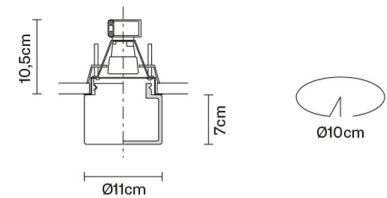

Volume: 0.007 m³
Number of boxes: 1

Specs

IP20
IP44

MONO&EASY

D14F5401

Massimo Sacconi / Luca Scacchetti

Description

Downlight with satin-finish white glass diffuser.

Dimensions

Voltage

700mA

Material

Glass - Metal

Light source and alternative bulbs

LED 1x14W-40°
WHITE 3000K
1200lm Cri >80

Available diffuser colours

Weight

Net: 0.79 kg
Gross: 0.88 kg

Packaging

Volume: 0.007 m³
Number of boxes: 1

Specs

IP20
IP44