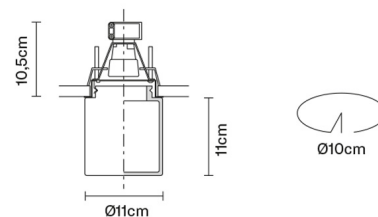

MONO&EASY

D14F5601

Massimo Sacconi / Luca Scacchetti

Description

Downlight with satin-finish white glass diffuser.

Dimensions

Voltage

700mA

Volume: 0.007 m³
Number of boxes: 1

Specs

IP20
IP44

MONO&EASY

D14F5401

Massimo Sacconi / Luca Scacchetti

Description

Downlight with satin-finish white glass diffuser.

Dimensions

Voltage

700mA

Material

Glass - Metal

Light source and alternative bulbs

LED 1x14W-40°
WHITE 3000K
1200lm Cri >80

Available diffuser colours

Weight

Net: 0.79 kg
Gross: 0.88 kg

Packaging

Volume: 0.007 m³
Number of boxes: 1

Specs

IP20
IP44