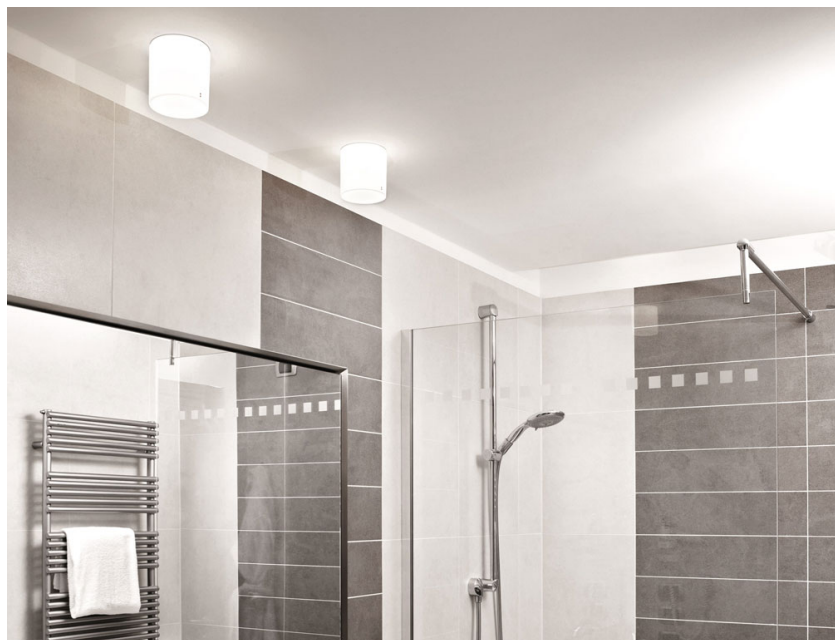

MONO&EASY

D14F5601

Massimo Sacconi / Luca Scacchetti

Description

Downlight with satin-finish white glass diffuser.

Dimensions

Voltage

700mA