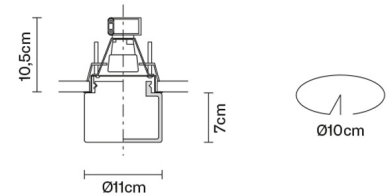

Bulb

Weight

Net: 0.8 kg
Gross: 1.06 kg

Packaging

Volume: 0.012 m³
Number of boxes: 1

Specs

IP20
IP44

MONO&EASY

D14F3601

Massimo Sacconi / Luca Scacchetti

Dimensions

Description

Downlight with satin-finish white glass diffuser.

Voltage

220-240V

Socket

Weight

Net: 0.6 kg
Gross: 0.69 kg

Packaging

Volume: 0.007 m³
Number of boxes: 1

Specs

IP20
IP44