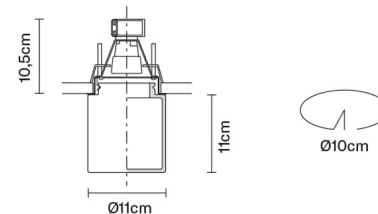

MONO&EASY

D14F4001

Massimo Sacconi / Luca Scacchetti

Description

Downlight with satin-finish white glass diffuser.

Dimensions

Voltage

220-240V

Bulb

Weight

Net: 0.8 kg
Gross: 1.06 kg

Packaging

Volume: 0.012 m³
Number of boxes: 1

Specs

IP20
IP44

MONO&EASY

D14F3601

Massimo Sacconi / Luca Scacchetti

Dimensions

Description

Downlight with satin-finish white glass diffuser.

Voltage

220-240V

Socket

Weight

Net: 0.6 kg
Gross: 0.69 kg

Packaging

Volume: 0.007 m³
Number of boxes: 1

Specs

IP20
IP44