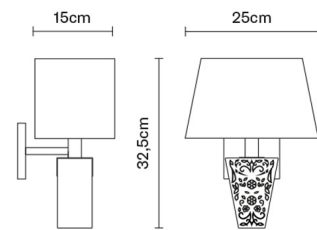

VICKY

D69D0301

Nicola Design

Description

Wall lamp with crystal diffusers and fabric lampshade. Polished chrome-plated finishes. Equipped with a double source of light.

Dimensions

Voltage

220-240V

Included accessories

Double switch

Not included accessories

Bulb

Weight

Net: 2.14 kg
Gross: 2.79 kg

Packaging

Volume: 0.035 m³
Number of boxes: 1