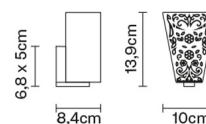

VICKY

D69D0100

Nicola Design

Description

Wall lamp with crystal diffuser. Polished chrome-plated finishes.

Dimensions

Voltage

220-240V

Weight

Net: 1.73 kg
Gross: 1.85 kg

Packaging

Volume: 0.01 m³
Number of boxes: 1

Specs

EAC IP20

Material

Crystal glass - Metal