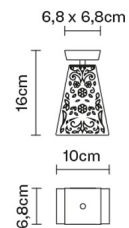

VICKY

**D69E0100**

Nicola Design

**Description**

Ceiling lamp with crystal diffuser. Polished chrome-plated finishes.

**Dimensions**

**Voltage**

220-240V

**Weight**

Net: 1.63 kg  
Gross: 1.75 kg

**Packaging**

Volume: 0.01 m<sup>3</sup>  
Number of boxes: 1

**Specs**

**EAC** IP20

**Material**

Crystal glass - Metal