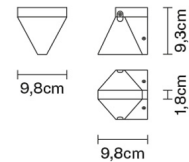

TRIPLA

F41D0176

Desall / Devis Busato & Giulia Ciccarese

Description

Wall lamp with transparent crystal diffuser. Bronze painted structure.

Dimensions

Voltage

220-240V