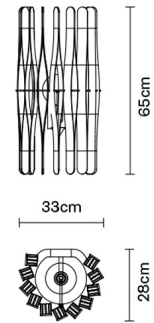

STICK

F23D0269

Matali Crasset

Description

For this wall lamp the light is discreetly diffused from a frame decorated with laths of Ayous wood. Structure and stem in powderpainted metal, or structure in powder-painted metal with stem in Toulipier wood.

Dimensions

Voltage

220-240V

Dimmable LED

TRIAC

Light source and alternative bulbs

LED 1x8.7W-120°
WHITE 3000K
800lm Cri >80

LED 1x13W-120°
WHITE 3000K
1210lm Cri >80

Energetic class A++

Energetic class A++

Included accessories

LED

Weight

Net: 1.94 kg
Gross: 1.94 kg

Packaging

Volume: 0.089 m³
Number of boxes: 1