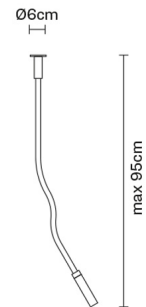

SNAKE

D63G0143

Francesco Lucchese

Dimensions

Description

Wall/ceiling lamp with pyrex diffuser. Polished chrome-plated metal structure. Flexible pipes covered by coloured silicon.

Voltage

220-240V

Socket

1xG9

Material

Pyrex® glass - Silicone - Metal

Light source and alternative bulbs

cod. A11003C20

G9 1x48W
HSGS

Energetic class D

Available diffuser colours

- White
- Orange
- Black
- Green
- Blue

Available structure colours

- Chrome

Not included accessories

Bulb

Weight

Net: 1.21 kg
Gross: 1.71 kg

Packaging

Volume: 0.01 m³
Number of boxes: 1

Specs

IP40