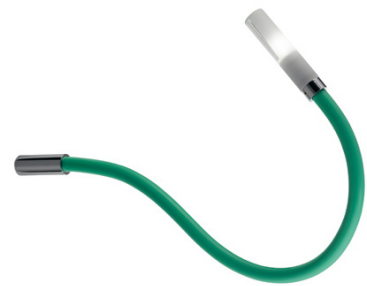

SNAKE

D63G0143

Francesco Lucchese

Dimensions

Description

Wall/ceiling lamp with pyrex diffuser. Polished chrome-plated metal structure. Flexible pipes covered by coloured silicon.

Voltage

220-240V

Socket

1xG9

Material

Pyrex® glass - Silicone - Metal

Light source and alternative bulbs

cod. A11003C20

G9 1x48W
HSGS

Energetic class D

Available diffuser colours

- White
- Orange
- Black
- Green
- Blue

Available structure colours

- Chrome

Not included accessories

Bulb

Weight

Net: 1.21 kg
Gross: 1.71 kg