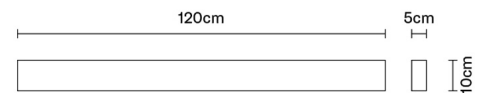

SLOT

F15D0661

Studio Futura

Dimensions

Description

Wall lamp with dust white painted aluminium structure. The upper and lower parts are closed by two Polymethyl-Methacrylate diffusers.

Voltage

220-240V

Light source and alternative bulbs

LED 1x60W-120°
WHITE 3000K
5000lm CRI >80

Energetic class A++

Included accessories

LED
Electronic driver

Weight

Net: 3.6 kg
Gross: 4.05 kg

Packaging

Volume: 0.022 m³
Number of boxes: 1

Specs

EAC IP40

Material

Aluminium - Polymethyl-Methacrylate

Available structure colours

- White
- Polished aluminium

In the same family