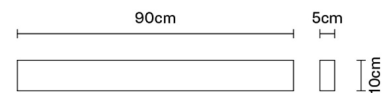

LED 1x50W-120°
WHITE 3000K
4000lm CRI >80

Energetic class A++

Included accessories

LED
Electronic driver

Weight

Net: 2.64 kg
Gross: 2.95 kg

Packaging

Volume: 0.017 m³
Number of boxes: 1

Specs

EAC IP40

Dimensions

Material

Aluminium - Polymethyl-Methacrylate

Available structure colours

- White
- Polished aluminium

In the same family