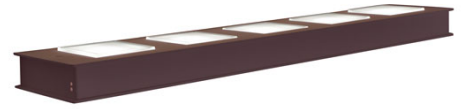

QUARTER

F38G0514

Pellegrini + Mengato Design

Dimensions

Description

Wall/ceiling lamp with grey painted aluminium structure.

Voltage

220-240V

Dimmable LED

TRIAC

Material

Aluminium - Polycarbonate

Light source and alternative bulbs

LED 5x4,5W-120°
WHITE 2700K
2000lm CRI >80

Available structure colours

- White
- Black
- Satin-finish burnished

Energetic class A++

Included accessories

LED

In the same family

Pendant

Wall/ceiling

Weight

Net: 2.07 kg
Gross: 2.32 kg