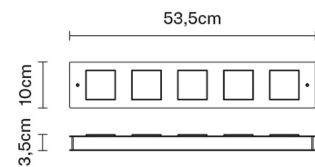

QUARTER

F38G0514

Pellegrini + Mengato Design

Dimensions

Description

Wall/ceiling lamp with grey painted aluminium structure.

Voltage

220-240V

Packaging

Volume: 0.011 m³
Number of boxes: 1

Specs

EAC IP40