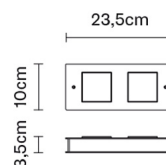

QUARTER

F38G0101

Pellegrini + Mengato Design

Dimensions

Description

Wall/ceiling lamp with white painted aluminium structure.

Voltage

220-240V

Packaging

Volume: 0.007 m³
Number of boxes: 1

Specs

IP40