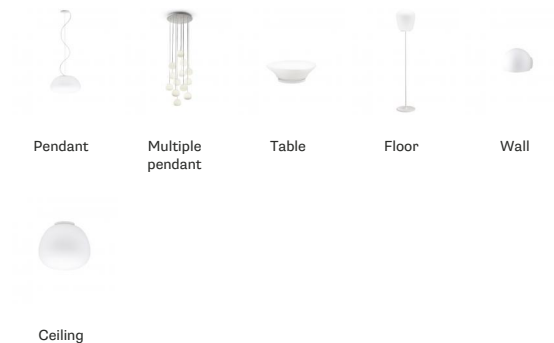

LUMI

**F07G0901**

A.Saggia & V.Sommella / D&G Studio

**Dimensions**

**Description**

Wall/ceiling lamp with diffuser in satin-finish white blown glass. Supporting structure made of metal or polyester reinforced with glass fibre, painted white.

White

**Not included accessories**

Bulb

**Weight**

Net: 1.63 kg  
Gross: 2.28 kg

**Packaging**

Volume: 0.035 m<sup>3</sup>  
Number of boxes: 1

**Specs**

**ERC** IP40

**In the same family**

LUMI

**F07G1101**

A.Saggia & V.Sommella / D&G Studio

**Dimensions**

**Description**

Wall/ceiling lamp with diffuser in satin-finish white blown glass. Supporting structure made of metal or polyester reinforced with glass fibre, painted white.

**ERC** IP40

**In the same family**

LUMI

**F07G1301**

A.Saggia & V.Sommella / D&G Studio

**Dimensions**

**Description**

Wall/ceiling lamp with diffuser in satin-finish white blown glass. Supporting structure made of metal or polyester reinforced with glass fibre, painted white.