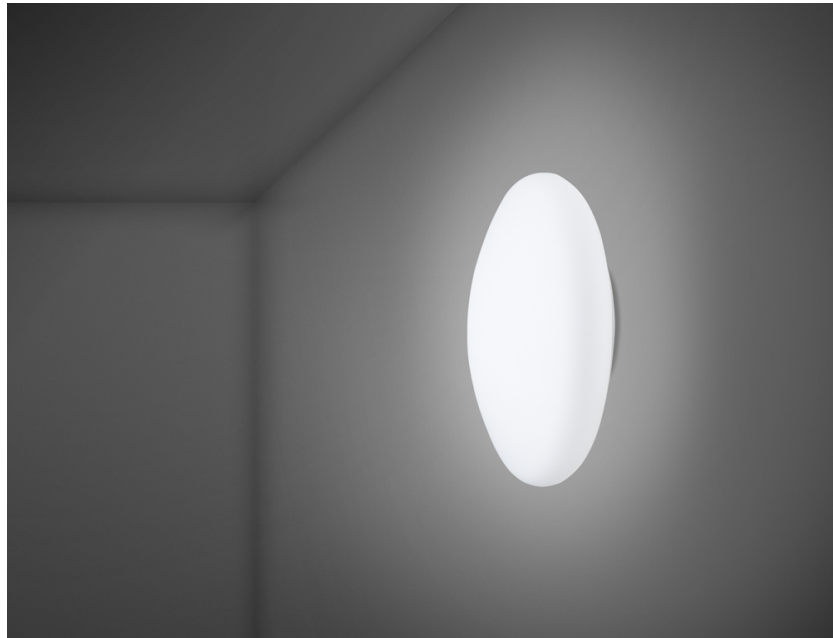

LUMI

**F07G0901**

A.Saggia & V.Sommella / D&G Studio

**Dimensions**

**Description**

Wall/ceiling lamp with diffuser in satin-finish white blown glass. Supporting structure made of metal or polyester reinforced with glass fibre, painted white.

**Voltage**

220-240V

**Socket**

1xE27

**Material**

Glass - Metal

**Light source and alternative bulbs**

cod. A10207C12

**ERC** IP40

**In the same family**

LUMI

**F07G1101**

A.Saggia & V.Sommella / D&G Studio

**Dimensions**

**Description**

Wall/ceiling lamp with diffuser in satin-finish white blown glass. Supporting structure made of metal or polyester reinforced with glass fibre, painted white.

**ERC** IP40

**In the same family**

LUMI

**F07G1301**

A.Saggia & V.Sommella / D&G Studio

**Dimensions**

**Description**

Wall/ceiling lamp with diffuser in satin-finish white blown glass. Supporting structure made of metal or polyester reinforced with glass fibre, painted white.