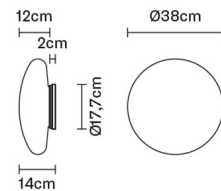

Dimensions