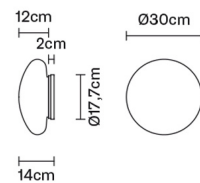

LUMI

**F07G0901**

A.Saggia & V.Sommella / D&G Studio

**Dimensions**

**Description**

Wall/ceiling lamp with diffuser in satin-finish white blown glass. Supporting structure made of metal or polyester reinforced with glass fibre, painted white.

White

**Not included accessories**

Bulb

**Weight**

Net: 1.63 kg  
Gross: 2.28 kg

**Packaging**

Volume: 0.035 m<sup>3</sup>  
Number of boxes: 1

**Specs**

White

**Not included accessories**

Bulb

**Weight**

Net: 2.79 kg  
Gross: 3.59 kg

**Packaging**

Volume: 0.05 m<sup>3</sup>  
Number of boxes: 1

**Specs**

White

**Not included accessories**

Bulb

**Weight**

Net: 4.18 kg  
Gross: 5.41 kg

**Packaging**

Volume: 0.069 m<sup>3</sup>  
Number of boxes: 1

**Specs**