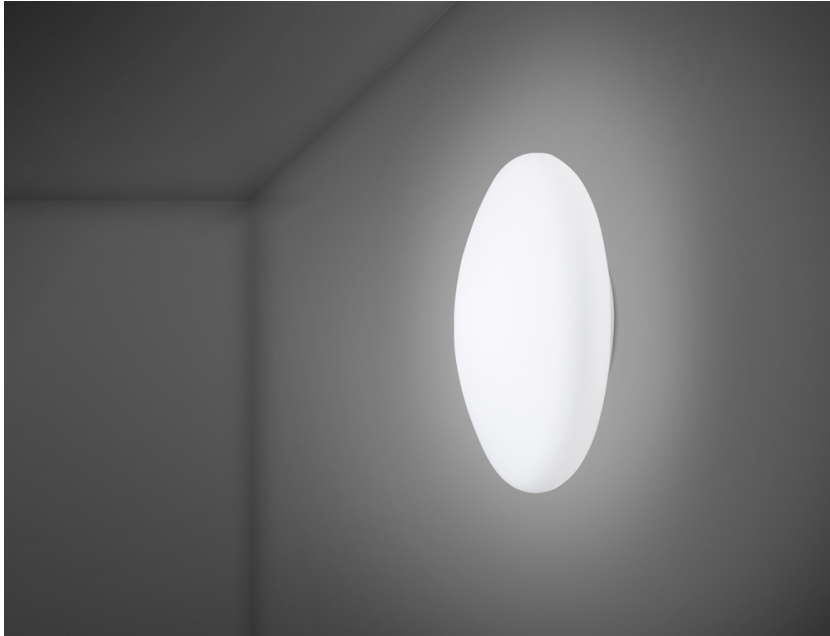

LUMI

**F07G0901**

A.Saggia & V.Sommella / D&G Studio

**Dimensions**

**Description**

Wall/ceiling lamp with diffuser in satin-finish white blown glass. Supporting structure made of metal or polyester reinforced with glass fibre, painted white.

**ERC** IP40

**In the same family**

LUMI

**F07G1101**

A.Saggia & V.Sommella / D&G Studio

**Dimensions**

**Description**

Wall/ceiling lamp with diffuser in satin-finish white blown glass. Supporting structure made of metal or polyester reinforced with glass fibre, painted white.

**ERC** IP40

**In the same family**

LUMI

**F07G1301**

A.Saggia & V.Sommella / D&G Studio

**Dimensions**

**Description**

Wall/ceiling lamp with diffuser in satin-finish white blown glass. Supporting structure made of metal or polyester reinforced with glass fibre, painted white.