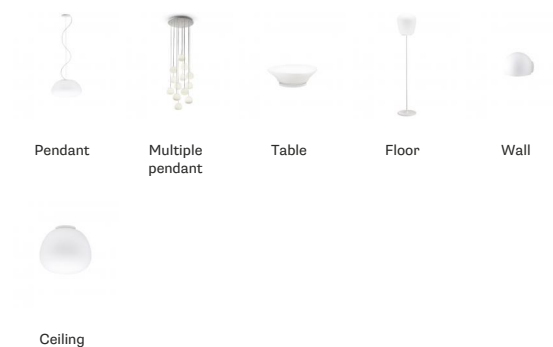

LUMI

**F07G0901**

A.Saggia & V.Sommella / D&G Studio

**Dimensions**

**Description**

Wall/ceiling lamp with diffuser in satin-finish white blown glass. Supporting structure made of metal or polyester reinforced with glass fibre, painted white.

**ERC** IP40

**In the same family**

LUMI

**F07G1101**

A.Saggia & V.Sommella / D&G Studio

**Dimensions**

**Description**

Wall/ceiling lamp with diffuser in satin-finish white blown glass. Supporting structure made of metal or polyester reinforced with glass fibre, painted white.

White

**Not included accessories**

Bulb

**Weight**

Net: 2.79 kg  
Gross: 3.59 kg

**Packaging**

Volume: 0.05 m<sup>3</sup>  
Number of boxes: 1

**Specs**

**ERC** IP40

**In the same family**

LUMI

**F07G1301**

A.Saggia & V.Sommella / D&G Studio

**Dimensions**

**Description**

Wall/ceiling lamp with diffuser in satin-finish white blown glass. Supporting structure made of metal or polyester reinforced with glass fibre, painted white.