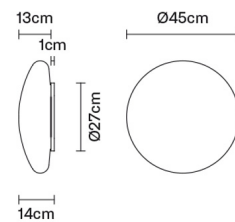

Dimensions