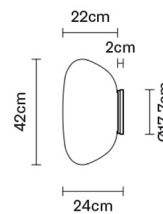

LUMI

**F07G2101**

A.Saggia & V.Sommella / D&G Studio

**Dimensions**

**Description**

Wall/ceiling lamp with diffuser in satin-finish white blown glass. Supporting structure made of metal or polyester reinforced with glass fibre, painted white.

**Voltage**

220-240V

**Socket**

1xE27

**Material**

Glass - Metal

**Light source and alternative bulbs**

cod. A10208C12

Wall

Ceiling

**Weight**

Net: 2.76 kg  
Gross: 3.69 kg

**Packaging**

Volume: 0.07 m<sup>3</sup>  
Number of boxes: 1

**Specs**

**ERC** IP40