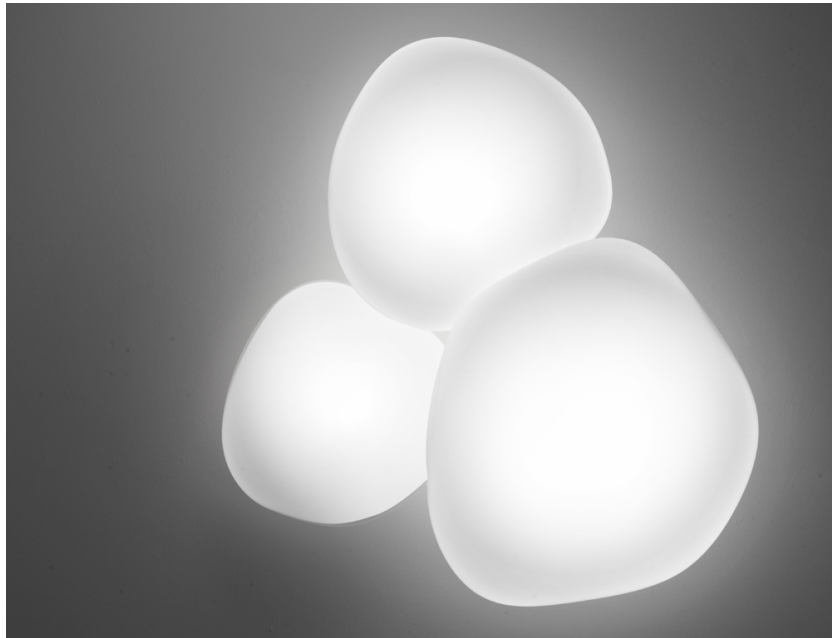

LUMI

F07G1501

A.Saggia & V.Sommella / D&G Studio

Description

Wall/ceiling lamp with diffuser in satin-finish white blown glass. Supporting structure made of metal or polyester reinforced with glass fibre, painted white.

Description

Wall/ceiling lamp with diffuser in satin-finish white blown glass. Supporting structure made of metal or polyester reinforced with glass fibre, painted white.

Voltage

220-240V

Socket

1xE27

Material

Dimensions

Description

Wall/ceiling lamp with diffuser in satin-finish white blown glass. Supporting structure made of metal or polyester reinforced with glass fibre, painted white.

Voltage

220-240V

Socket

Material

Glass - Metal

Available diffuser colours

White

Available structure colours

White

In the same family

Pendant