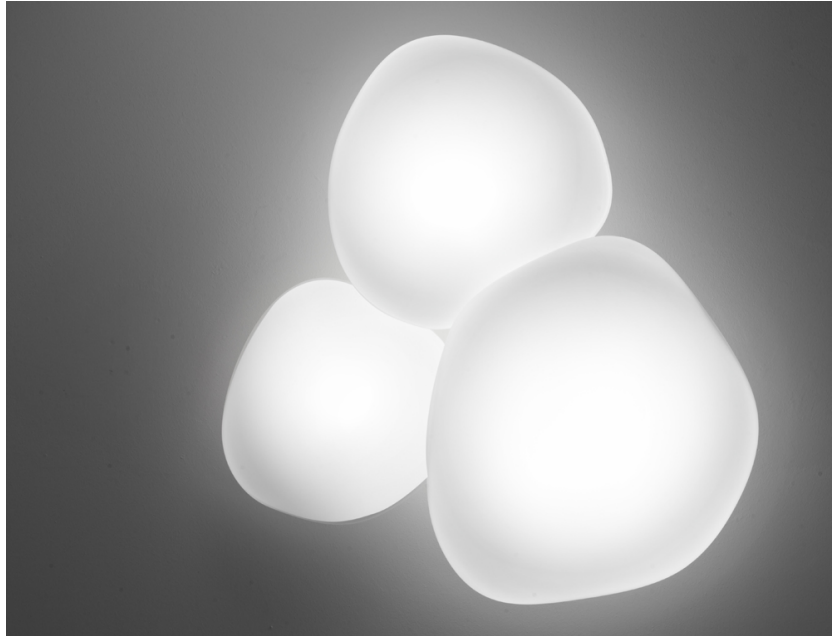

LUMI

F07G1501

A.Saggia & V.Sommella / D&G Studio

Description

Wall/ceiling lamp with diffuser in satin-finish white blown glass. Supporting structure made of metal or polyester reinforced with glass fibre, painted white.

Description

Wall/ceiling lamp with diffuser in satin-finish white blown glass. Supporting structure made of metal or polyester reinforced with glass fibre, painted white.

Voltage

220-240V

Socket

1xE27

Material

Dimensions

Description

Wall/ceiling lamp with diffuser in satin-finish white blown glass. Supporting structure made of metal or polyester reinforced with glass fibre, painted white.

Voltage

220-240V

Socket

Material

Glass - Metal

Available diffuser colours

White

Available structure colours

White

In the same family

Pendant