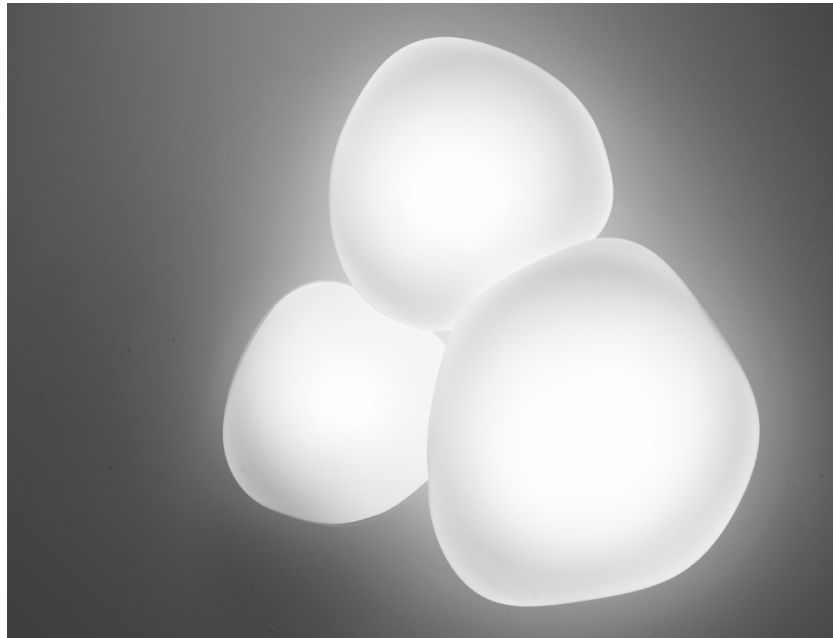

LUMI

F07G1701

A.Saggia & V.Sommella / D&G Studio