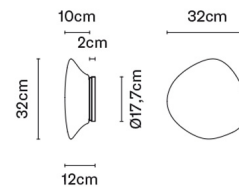

Dimensions

Voltage

220-240V

Socket

1xE27

Light source and alternative bulbs

cod. A10207C12

cod. A10212C10

E27 1x100W
HSGST

E27 1x15W
FBG

Energetic class D

Energetic class A

Not included accessories

Bulb

Base for cluster F07 Z01 01

Weight

Net: 2.32 kg

Gross: 2.97 kg

Packaging

Volume: 0.035 m³

Number of boxes: 1

Specs

ERC IP40

Material

Glass - Metal

Available diffuser colours

☐ White

Available structure colours

☐ White

In the same family