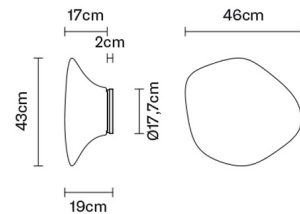

Packaging

Volume: 0.05 m³
Number of boxes: 1

Specs

ERC IP40

In the same family

LUMI

F07G1901

A.Saggia & V.Sommella / D&G Studio

Dimensions

Description

Wall/ceiling lamp with diffuser in satin-finish white blown glass. Supporting structure made of metal or polyester reinforced with glass fibre, painted white.

Voltage

220-240V

Socket