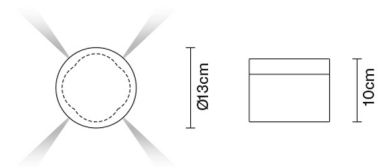

## Dimensions

## Description

Wall/ceiling lamp with pressed glass diffuser, partially white painted. Stainless steel structure.