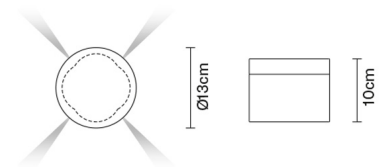

JAZZ

**D52G0700**

*Pamio Design*

**Dimensions**

**Description**

Wall/ceiling lamp with pressed glass diffuser, partially white painted. Stainless steel structure.

**Voltage**

220-240V