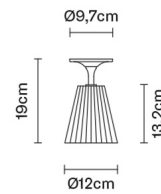

FLOW

D87E0100

Nicola Design

Description

Ceiling lamp with diffuser in crystal. Clear finish. Polished chrome metal support.

Dimensions

Voltage

220-240V

Weight

Net: 1.32 kg
Gross: 1.58 kg

Packaging

Volume: 0.012 m³
Number of boxes: 1

Specs

EAC IP20

Material

Crystal glass - Metal