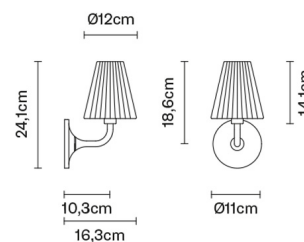

FLOW

D87D0100

Nicola Design

Description

Wall lamp with diffuser in crystal. Clear finish. Polished chrome metal support.

Dimensions

Voltage

220-240V

Weight

Net: 1.38 kg
Gross: 1.64 kg

Packaging

Volume: 0.012 m³
Number of boxes: 1

Specs

EAC IP20

Material

Crystal glass - Metal