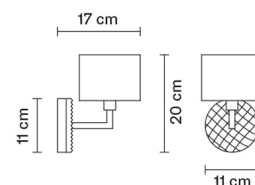

DIAMOND&SWIRL

D82D0101

Bridgewell Consulting LTD

Description

Wall lamp with diffuser in crystal glass, hand ground. Polished chrome metal details. White canetè-organza light shade.

Dimensions

Voltage

220-240V

Weight

Net: 0.77 kg
Gross: 1.03 kg

Packaging

Volume: 0.012 m³
Number of boxes: 1

Specs

EAC IP20

Material

Crystal glass - Fabric - Metal