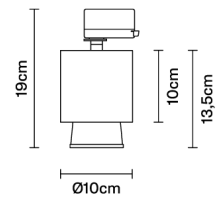

CLAQUE F43J0102

Marc Sadler

Dimensions

Description

Track light with white painted aluminium structure and black painted aluminium detail. Light fitting adjustable 360 degrees.

Voltage

220-240V

Dimmable LED

Downlight

Weight

Net: 0 kg
Gross: 0 kg

Packaging

Volume: 0 m³
Number of boxes:

Specs

IP40