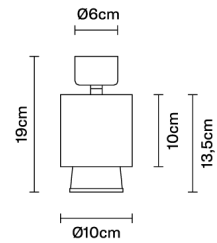

CLAQUE F43E0702

Marc Sadler

Description

Ceiling lamp with white painted aluminium structure and black painted aluminium detail. Light fitting adjustable 360 degrees.

Dimensions

Voltage

220-240V

Dimmable LED

Spot on track

Weight

Net: 0 kg
Gross: 0 kg

Packaging

Volume: 0 m³
Number of boxes:

Specs

IP40