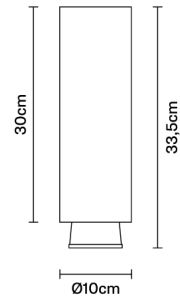

CLAQUE
F43E0502

Marc Sadler

Description

Ceiling lamp with white painted aluminium structure and black painted aluminium detail.

Dimensions

Voltage

220-240V

Dimmable LED

Spot on track

Weight

Net: 0 kg
Gross: 0 kg

Packaging

Volume: 0 m³
Number of boxes:

Specs

ERC IP40