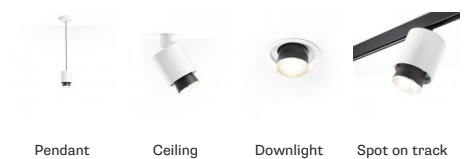

CLAQUE F43E0302

Marc Sadler

Description

Ceiling lamp with white painted aluminium structure and black painted aluminium detail.

Dimensions

Voltage

220-240V

Dimmable LED

TRIAC

Material

Aluminium

Light source and alternative bulbs

LED 1x20W-34°
WHITE 3000K
2000lm CRI 90

Available diffuser colours

Black

Energetic class A++

Available structure colours

White

Included accessories

LED

In the same family

Pendant

Ceiling

Downlight