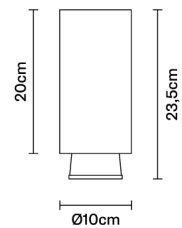

CLAQUE F43E0302

Marc Sadler

Description

Ceiling lamp with white painted aluminium structure and black painted aluminium detail.

Dimensions

Voltage

220-240V

Dimmable LED

Spot on track

Weight

Net: 0 kg
Gross: 0 kg

Packaging

Volume: 0 m³
Number of boxes:

Specs

ERC IP40