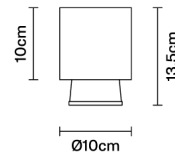

**CLAQUE**  
**F43E0102**

Marc Sadler

**Description**

Ceiling lamp with white painted aluminium structure and black painted aluminium detail.

**Dimensions**

**Voltage**

220-240V

**Dimmable LED**

Spot on track

**Weight**

Net: 0 kg  
Gross: 0 kg

**Packaging**

Volume: 0 m<sup>3</sup>  
Number of boxes:

**Specs**

**ERC** IP40