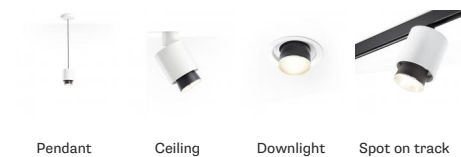

**CLAQUE**  
**F43E0102**

Marc Sadler

**Description**

Ceiling lamp with white painted aluminium structure and black painted aluminium detail.

**Dimensions**

**Voltage**

220-240V

**Dimmable LED**

TRIAC

**Material**

Aluminium

**Light source and alternative bulbs**

LED 1x20W-34°  
WHITE 3000K  
2000lm CRI 90

**Available diffuser colours**

Black

Energetic class A++

**Available structure colours**

White

**Included accessories**

LED

**In the same family**

Pendant

Ceiling

Downlight