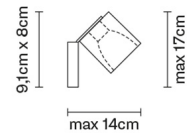

CUBETTO
D28G8900

Pamio Design

Dimensions

Description

Wall/ceiling lamp with glass diffuser made of crystal, sandblasted inside. Polished chrome-plated metal structure.

Voltage

220-240V

Socket

Bulb

Weight

Net: 1.5 kg
Gross: 2.09 kg

Packaging

Volume: 0.045 m³
Number of boxes: 1

Specs

IP20

In the same family