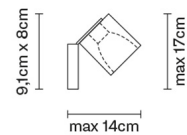

CUBETTO D28G0300

Pamio Design

Dimensions

Description

Wall/ceiling lamp with glass diffuser made of crystal, sandblasted inside. Polished chrome-plated metal structure.

Voltage

220-240V

Socket

Weight

Net: 1.38 kg
Gross: 1.45 kg

Packaging

Volume: 0.005 m³
Number of boxes: 1

Specs

IP20

In the same family