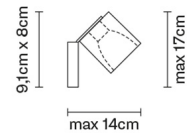

**CUBETTO
D28G0400**

Pamio Design

Dimensions

Description

Wall/ceiling lamp with glass diffuser made of crystal, sandblasted inside. Polished chrome-plated metal structure.

Voltage

220-240V

Socket

Net: 1.31 kg
Gross: 1.38 kg

Packaging

Volume: 0.005 m³
Number of boxes: 1

Specs

IP20

Material

Crystal glass - Metal

Available diffuser colours