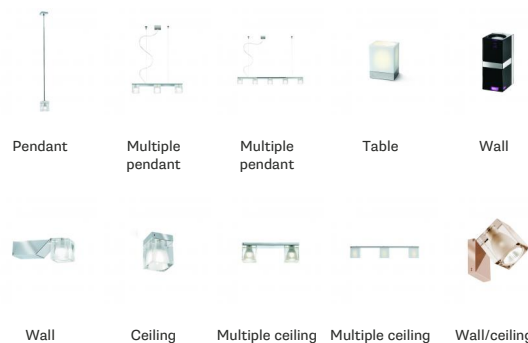

CUBETTO
D28G0200

Pamio Design

Description

Wall/ceiling lamp with glass diffuser made of crystal, sandblasted inside. Polished chrome-plated metal structure.

Dimensions

Voltage

220-240V

Socket

1xG9

Material

Crystal glass - Metal

Light source and alternative bulbs

cod. A11003G20

G9 1x48W
HSGS

Available diffuser colours

Transparent

Energetic class D

Available structure colours

Chrome

Not included accessories

Bulb

In the same family

Weight

Net: 1.28 kg
Gross: 1.35 kg