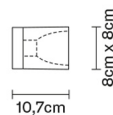

CUBETTO
D28G0200

Pamio Design

Description

Wall/ceiling lamp with glass diffuser made of crystal, sandblasted inside. Polished chrome-plated metal structure.

Dimensions

Voltage

220-240V

Socket

Energetic class D

Available structure colours

Chrome

Not included accessories

Bulb

In the same family

Weight

Net: 1.28 kg
Gross: 1.35 kg

Packaging

Volume: 0.005 m³
Number of boxes: 1

Specs

ERC  IP20