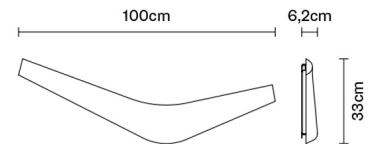

BOOMY

F29D0301

Vittorio Massimo

Description

Wall lamp with crystalplant® diffusers.

Dimensions

Voltage

220-240V