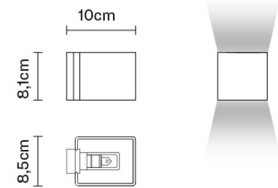

**BIJOU**

**D75D1515**

*Prospero Rasulo*

**Description**

Wall lamp with polished chrome-plated metal structure.

**Dimensions**

**Voltage**

220-240V

**Weight**

Net: 0.48 kg  
Gross: 0.55 kg

**Packaging**

Volume: 0.003 m<sup>3</sup>  
Number of boxes: 1

**Specs**

**ERC** IP44

**Material**

Metal