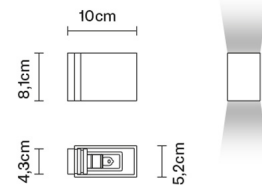

**BIJOU**

**D75D0701**

*Prospero Rasulo*

**Description**

Wall lamp with white painted metal structures.

**Dimensions**

**Voltage**

220-240V

**Weight**

Net: 0.41 kg  
Gross: 0.48 kg

**Packaging**

Volume: 0.003 m<sup>3</sup>  
Number of boxes: 1

**Specs**

**ERC** IP44

**Material**

Metal