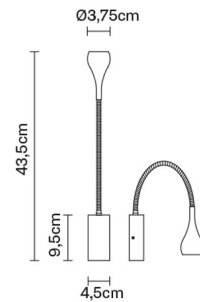

BIJOU

D75D0102

Prospero Rasulo

Description

Wall lamp with black painted metal structures.

Dimensions

Voltage

220-240V

Light source and alternative bulbs

LED 1x3W-30°
WHITE 3000K
180lm CRI >80

Energetic class A++

Included accessories

LED
Switch
Electronic driver

Weight

Net: 0.37 kg
Gross: 0.47 kg

Packaging

Volume: 0.003 m³
Number of boxes: 1

Specs

Material

Metal

Available structure colours

- White
- Black
- Chrome

In the same family