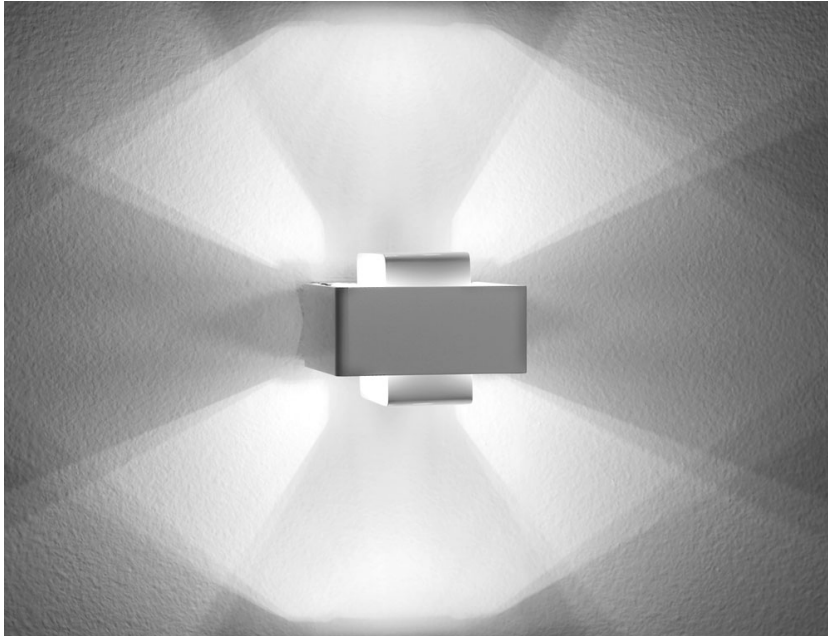

BIJOU

**D75D0901**

*Prospero Rasulo*

## Dimensions

## Description

Wall lamp with white painted metal structures.