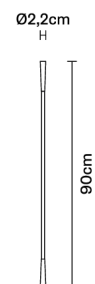

LED 1x3.5W-120°
WHITE 3000K
220lm Cri 85

Energetic class A++

Included accessories

LED

Not included accessories

Driver

Weight

Net: 0 kg
Gross: 0 kg

Packaging

Volume: 0 m³
Number of boxes:

Specs

EAC  IP65

Dimensions

Material

Polypropylene - Metal

Available diffuser colours