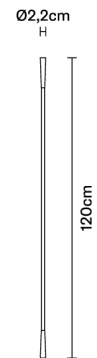

GIUNCO

F14C1301

Marc Sadler

Description

Single outdoor stand that is made of white plastic material reinforced with fibreglass. Stainless steel tool for anchoring to the ground.

Voltage

24Vdc

Light source and alternative bulbs

LED 1x3.5W-120°
WHITE 3000K
220lm Cri 85

Energetic class A++

Included accessories

LED

Not included accessories

Driver

Weight

Net: 0 kg
Gross: 0 kg

Packaging

Volume: 0 m³
Number of boxes:

Specs

Dimensions

Material

Polypropylene - Metal

Available diffuser colours

White