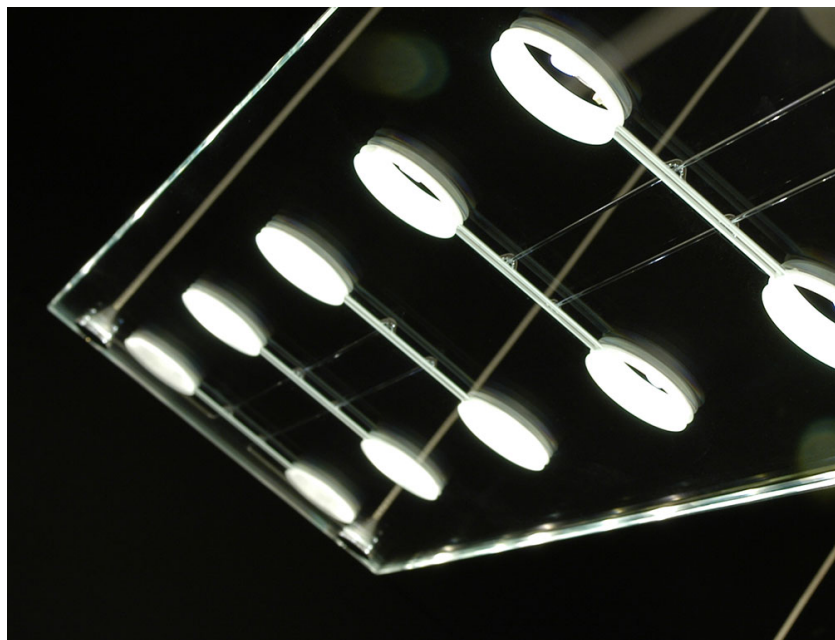

SOSPESA
D42A1500

Paolo De Lucchi / Lisa Bellon

Description

Pendant lamp with extra clear tempered flat glass, with a thickness of 15 mm, milled for the 12V circuit housing.

Dimensions

Voltage

220-240V

Socket

Glass - Metal

Available diffuser colours

Transparent

Available structure colours

Chrome

In the same family

Wall round

Wall square