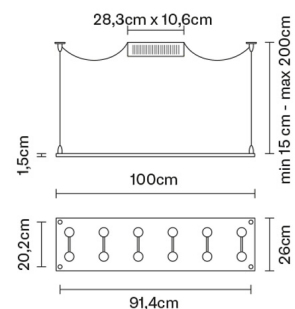

SOSPESA
D42A1500

Paolo De Lucchi / Lisa Bellon

Description

Pendant lamp with extra clear tempered flat glass, with a thickness of 15 mm, milled for the 12V circuit housing.

Dimensions

Voltage

220-240V

Socket

Bulb

Weight

Net: 11.81 kg
Gross: 13.92 kg

Packaging

Volume: 0.079 m³
Number of boxes: 2

Specs

IP20

Material